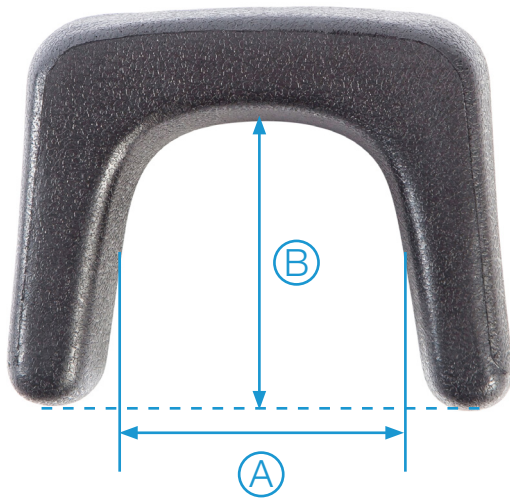

# PU Knee Cup Measuring Guide

Size	A		B		C	
	mm	in.	mm	mm	mm	mm
1	64	2.5	64	2.5	76	3
2	76	3	64	2.5	76	3
3	89	3.5	76	3	76	3
4	102	4	76	3	76	3