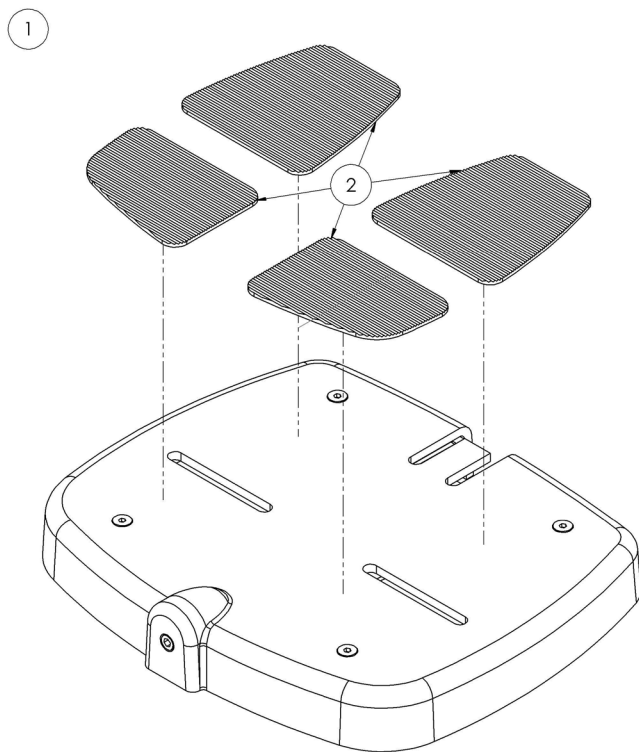

Squiggles Stander Spare Parts - Footplate

Pos.	Leckey Sales Code	Description	Min. Order Qty
1	118-614	Footrest Assembly	1
2	118-207	Rubber Pad Set	1