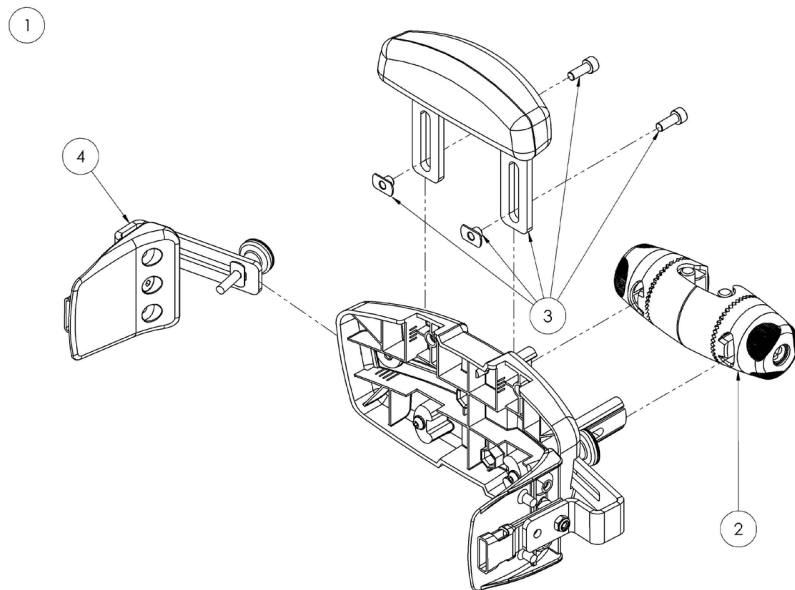

Squiggles Stander Spare Parts - Chest Pad and Orb Assembly

Pos.	Leckey Sales Code	Description	Min. Order Qty
1	118-615	Chest Pad Full Assembly	1
2	118-680	Orb Assembly	1
3	118-664	Sternum Pad	1
4	118-666	Lateral Assembly [Single]	1