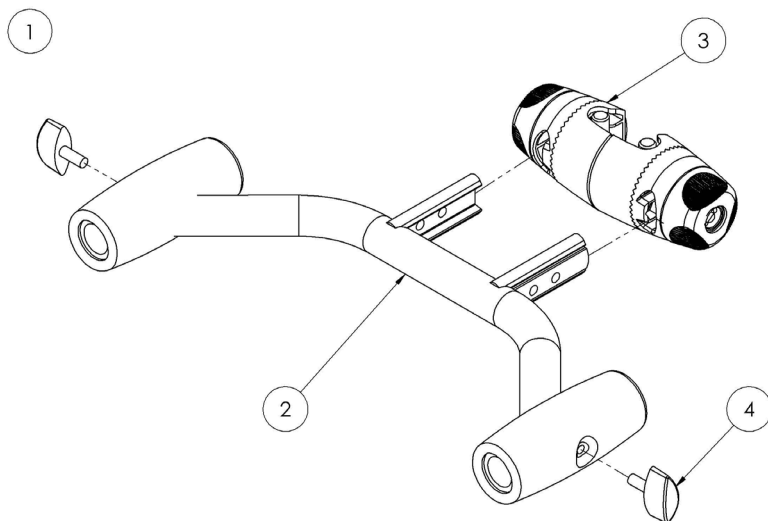

Squiggles Stander Spare Parts - Tray Support Assembly

Pos.	Leckey Sales Code	Description	Min. Order Qty
1	118-689	Tray Support Assembly	1
2	118-709	Tray Attachment Assembly	1
3	118-660	Orb Assembly	1
4	SF48	Locking Key M6x16 [Single]	2