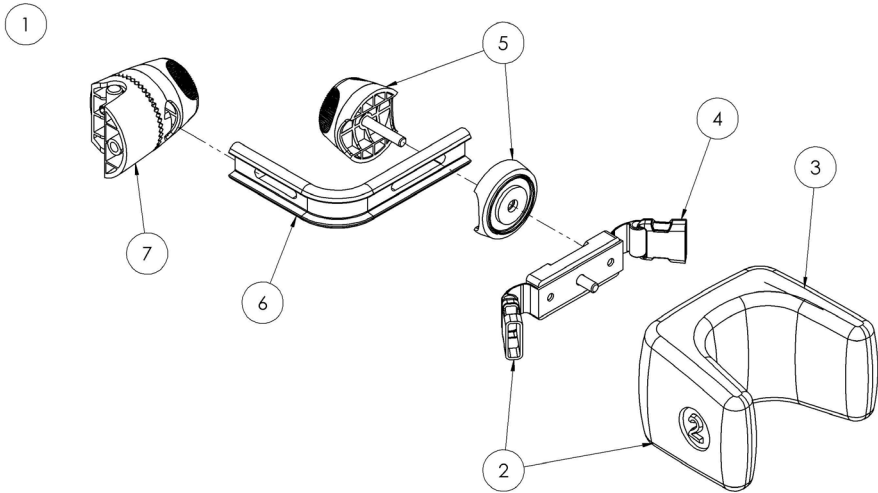

Squiggles Stander

Spare Parts Catalogue

Supporting
Children

Squiggles Stander Spare Parts - Covers

Pos.	Leckey Sales Code	Description	Min. Order Qty	Colour Options			
				Green	Orange	Blue	Pink
		[Replace XX with colour]					
1	118-XXX	SQST Stander Covers	1	-760	-761	-762	-763
2	118-600	Squiggles Stander Frame	1				
3	118-753-XX	Contoured Headrest Cover	1	-01	-02	-03	-04
3	117-850-05	Flat Headrest Cover - Black Only	1				
3	120-785-05	Flat Headrest Hardware & Upholstery (with laterals) - Black only	1				
3	137-807-05	Head/Hip Lateral Covers - Black only	1				

Squiggles Stander Spare Parts - **Spine Outer**

Pos.	Leckey Sales Code	Description	Min. Order Qty
1	118-610	Outer Spine Assembly	1
2	118-154	Extrusion Outer Cap	1
3	118-121	Outer Spine Screw Kit	1
4	118-122	Interface Kit	1
5	118-123	Easel Chassis Base Pin Kit	1

Squiggles Stander Spare Parts - Inner Spine

Pos.	Leckey Sales Code	Description	Min. Order Qty
1	118-611	Inner Spine Assembly	1
2	118-124	Inner Extension Kit	1
3	118-712	Cam Lever Assembly	1
4	118-166	Head Support Collar	1

Squiggles Stander Spare Parts - Knee Assembly

Pos.	Leckey Sales Code	Description	Min. Order Qty
1	118-613	PU Knee Cup Full Assembly [Size 2] [Single]	1
2	118-674	PU Knee Cup & Strap [Size 2] [Single]	1
3	102-1640	PU Knee Cup [Size 1] [Single]	1
3	102-2640	PU Knee Cup [Size 2] [Single]	1
4	118-620	Knee Strap Kit [Single]	1
5	118-673	Spine Orb Assembly [Single]	1
6	118-030	Kneecup Extruded Plate [Single]	1
7	118-675	Knee Orb Assembly [Single]	1