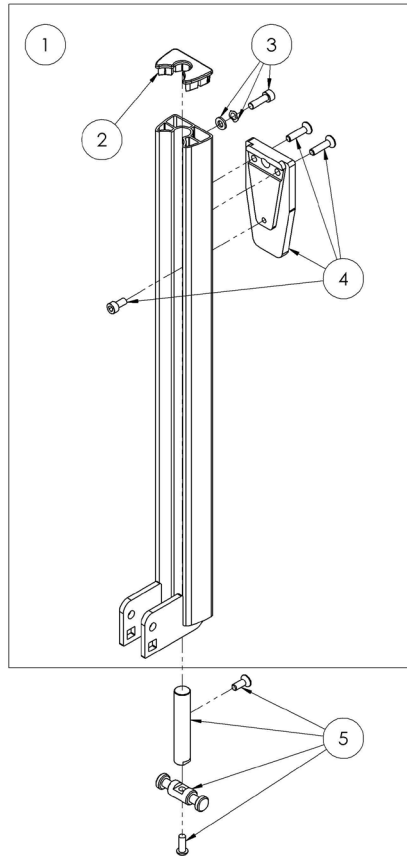

Squiggles Stander

Spare Parts Catalogue

Supporting
Children

Squiggles Stander Spare Parts - Covers

Pos.	Leckey Sales Code	Description	Min. Order Qty	Colour Options			
				Green	Orange	Blue	Pink
		[Replace XX with colour]					
1	118-XXX	SQST Stander Covers	1	-760	-761	-762	-763
2	118-600	Squiggles Stander Frame	1				
3	118-753-XX	Contoured Headrest Cover	1	-01	-02	-03	-04
3	117-850-05	Flat Headrest Cover - Black Only	1				
3	120-785-05	Flat Headrest Hardware & Upholstery (with laterals) - Black only	1				
3	137-807-05	Head/Hip Lateral Covers - Black only	1				

Squiggles Stander Spare Parts - **Spine Outer**

Pos.	Leckey Sales Code	Description	Min. Order Qty
1	118-610	Outer Spine Assembly	1
2	118-154	Extrusion Outer Cap	1
3	118-121	Outer Spine Screw Kit	1
4	118-122	Interface Kit	1
5	118-123	Easel Chassis Base Pin Kit	1

Squiggles Stander Spare Parts - Inner Spine

Pos.	Leckey Sales Code	Description	Min. Order Qty
1	118-611	Inner Spine Assembly	1
2	118-124	Inner Extension Kit	1
3	118-712	Cam Lever Assembly	1
4	118-166	Head Support Collar	1

Squiggles Stander Spare Parts - Knee Assembly

Pos.	Leckey Sales Code	Description	Min. Order Qty
1	118-613	PU Knee Cup Full Assembly [Size 2] [Single]	1
2	118-674	PU Knee Cup & Strap [Size 2] [Single]	1
3	102-1640	PU Knee Cup [Size 1] [Single]	1
3	102-2640	PU Knee Cup [Size 2] [Single]	1
4	118-620	Knee Strap Kit [Single]	1
5	118-673	Spine Orb Assembly [Single]	1
6	118-030	Kneecup Extruded Plate [Single]	1
7	118-675	Knee Orb Assembly [Single]	1