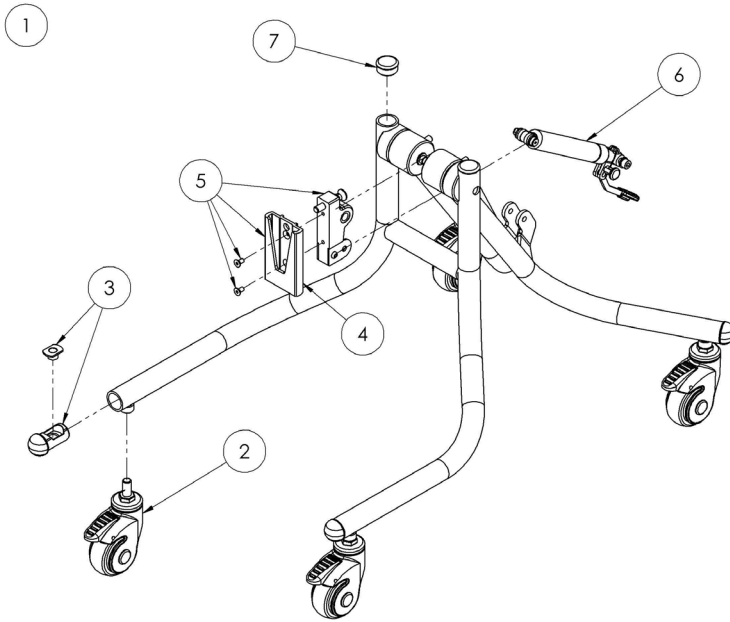

Squiggles Stander Spare Parts - Pivot Chassis

Pos.	Leckey Sales Code	Description	Min. Order Qty
1	118-764	Pivot Chassis	1
2	IA34	Squiggles Castor	1
3	118-161	Castor Tube Insert Kit [Single]	1
4	118-158	Interface Extrusion	1
5	118-713	Pivot Interface Assembly	1
6	118-717	Gas Spring Assembly	1
7	SH62	Tube Insert [4 Pack]	1