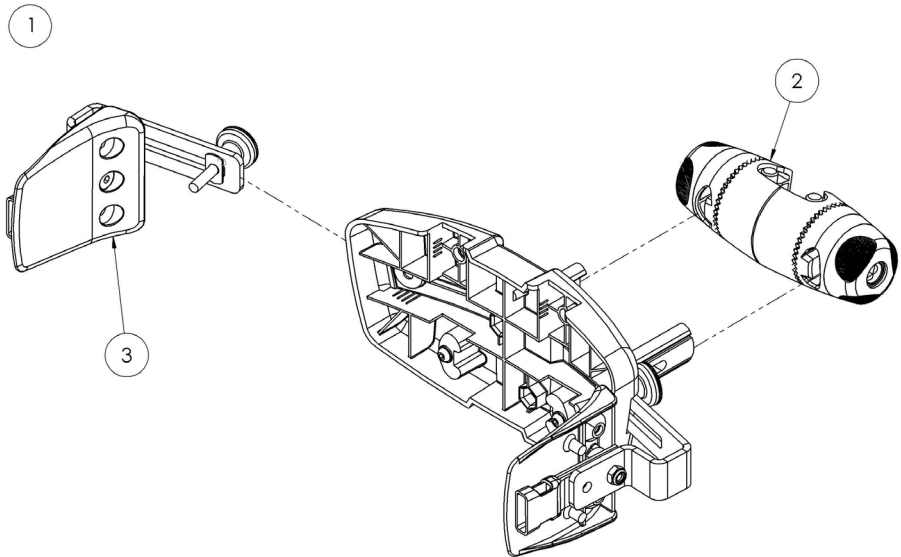

Squiggles Stander Spare Parts - Hip Support Pad and Orb Assembly

Pos.	Leckey Sales Code	Description	Min. Order Qty
1	118-612	Chest Pad Full Assembly	1
2	118-660	Orb Assembly	1
3	118-666	Lateral Assembly [Single]	1