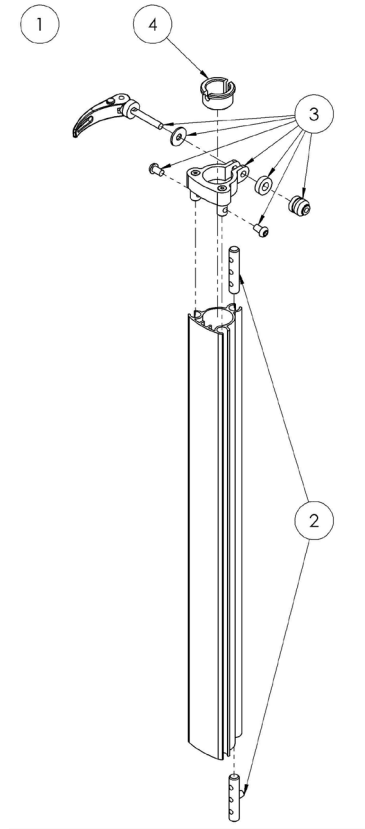

Squiggles Stander

Spare Parts Catalogue

Supporting
Children

Squiggles Stander Spare Parts - Covers

Pos.	Leckey Sales Code	Description	Min. Order Qty	Colour Options			
				Green	Orange	Blue	Pink
		[Replace XX with colour]					
1	118-XXX	SQST Stander Covers	1	-760	-761	-762	-763
2	118-600	Squiggles Stander Frame	1				
3	118-753-XX	Contoured Headrest Cover	1	-01	-02	-03	-04
3	117-850-05	Flat Headrest Cover - Black Only	1				
3	120-785-05	Flat Headrest Hardware & Upholstery (with laterals) - Black only	1				
3	137-807-05	Head/Hip Lateral Covers - Black only	1				

Squiggles Stander Spare Parts - **Spine Outer**

Pos.	Leckey Sales Code	Description	Min. Order Qty
1	118-610	Outer Spine Assembly	1
2	118-154	Extrusion Outer Cap	1
3	118-121	Outer Spine Screw Kit	1
4	118-122	Interface Kit	1
5	118-123	Easel Chassis Base Pin Kit	1

Squiggles Stander Spare Parts - Inner Spine

Pos.	Leckey Sales Code	Description	Min. Order Qty
1	118-611	Inner Spine Assembly	1
2	118-124	Inner Extension Kit	1
3	118-712	Cam Lever Assembly	1
4	118-166	Head Support Collar	1

Squiggles Stander Spare Parts - Knee Assembly

Pos.	Leckey Sales Code	Description	Min. Order Qty
1	118-613	PU Knee Cup Full Assembly [Size 2] [Single]	1
2	118-674	PU Knee Cup & Strap [Size 2] [Single]	1
3	102-1640	PU Knee Cup [Size 1] [Single]	1
3	102-2640	PU Knee Cup [Size 2] [Single]	1
4	118-620	Knee Strap Kit [Single]	1
5	118-673	Spine Orb Assembly [Single]	1
6	118-030	Kneecup Extruded Plate [Single]	1
7	118-675	Knee Orb Assembly [Single]	1