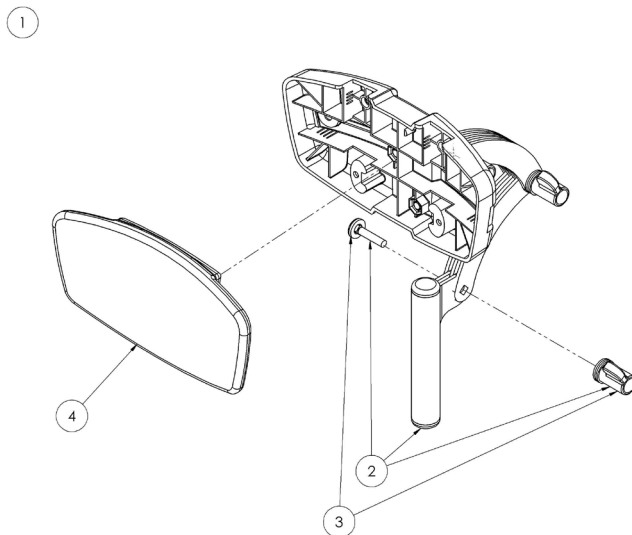

Squiggles Stander Spare Parts - Chest Pad and Orb Assembly

Pos.	Leckey Sales Code	Description	Min. Order Qty
1	118-615	Chest Pad Full Assembly	1
2	118-680	Orb Assembly	1
3	118-664	Sternum Pad	1
4	118-666	Lateral Assembly [Single]	1

Squiggles Stander Spare Parts - Hip Support Pad and Orb Assembly

Pos.	Leckey Sales Code	Description	Min. Order Qty
1	118-612	Chest Pad Full Assembly	1
2	118-660	Orb Assembly	1
3	118-666	Lateral Assembly [Single]	1

Squiggles Stander Spare Parts - Footplate

Pos.	Leckey Sales Code	Description	Min. Order Qty
1	118-614	Footrest Assembly	1
2	118-207	Rubber Pad Set	1

Squiggles Stander Spare Parts - Flat Head Support, Cushion & Cover