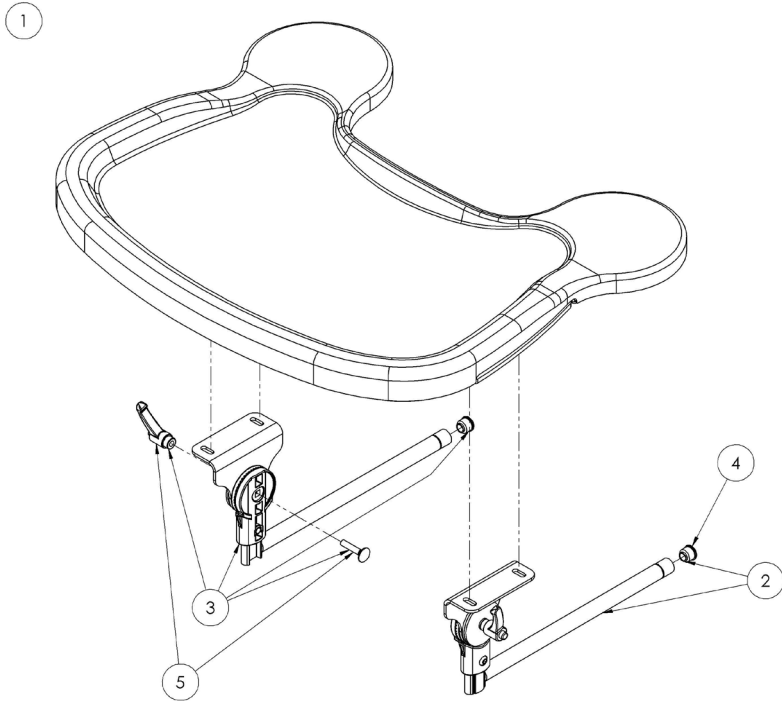

Squiggles Stander Spare Parts - Hip Support Pad and Orb Assembly

Pos.	Leckey Sales Code	Description	Min. Order Qty
1	118-612	Chest Pad Full Assembly	1
2	118-660	Orb Assembly	1
3	118-666	Lateral Assembly [Single]	1

Squiggles Stander Spare Parts - Footplate

Pos.	Leckey Sales Code	Description	Min. Order Qty
1	118-614	Footrest Assembly	1
2	118-207	Rubber Pad Set	1

Squiggles Stander Spare Parts - Flat Head Support, Cushion & Cover

Squiggles Stander Spare Parts - Tray Assembly

Pos.	Leckey Sales Code	Description	Min. Order Qty
1	118-619	Tray Assembly	1
2	118-710	Tray Depth Adjustment Assembly LH	1
3	118-618	Tray Depth Adjustment Assembly RH	1
4	SF51	Round Tube Insert [Single]	2
5	118-621	Handle Kit [Pair]	1