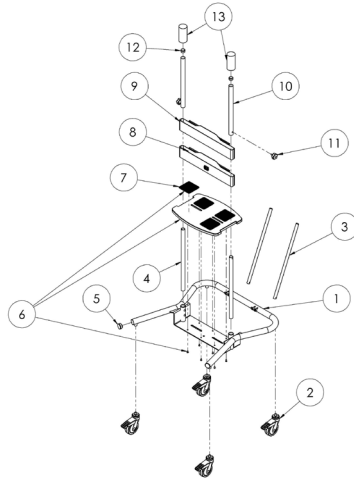

Freestander Spare Parts - Main Frame & Belts - Continued

Pos.	Leckey Sales Code	Description	Min. Order Qty	Colour Options		Compatible with		
				Meadow	Mondeo Blue	Size 1	Size 2	Size 3
[Replace XX with colour]								
8	LFS/1/B-XX	Hip Belt Std [Size 1]	1	-MW		●		
8	LFS/1/B1-XX	Hip Belt Std +200mm [Size 1]	1	-MW		●		
8	LFS/1/B2-XX	Hip Belt Std +400mm [Size 1]	1	-MW		●		
8	LFS/2/B-XX	Freestander Pelvic Band [Size 2]	1		-MB		●	●
8	LFS/2/B1-XX	Hip Belt Std +200mm [Size 2]	1		-MB		●	●
8	LFS/2/B2-XX	Hip Belt Std +400mm [Size 2]	1		-MB		●	●
8	LFS/3/B-XX	Hip Belt Std [Size 3]	1		-MB		●	●
8	LFS/3/B1-XX	Hip Belt Std +200mm [Size 3]	1		-MB		●	●
8	LFS/3/B2-XX	Hip Belt Std +400mm [Size 3]	1		-MB		●	●
9	LFS/1/D-XX	High Back Strap [Size 1]	1	-MW		●		
9	LFS/2/D-XX	High Back Strap [Size 2]	1		-MB		●	
9	LFS/3/D-XX	High Back Strap [Size 3]	1		-MB			●
10	RAT-4-1006	Upright Upper Tube [Size 1]	1			●		
10	RAT-4-2006	Upright Upper Tube [Size 2]	1				●	
10	RAT-4-3006	Upright Upper Tube [Size 3]	1					●
11	SF41	M8x16 Knob [Single]	2			●	●	●
12	SF55	1 1/8" Dia Ribbed Tube Insert [Single]	2			●	●	●
13	LFS/1/L5-XX	Pole End Protectors	1	-MW	-MB	●	●	●
14	LFS-9500	Care Kit	1			●	●	●