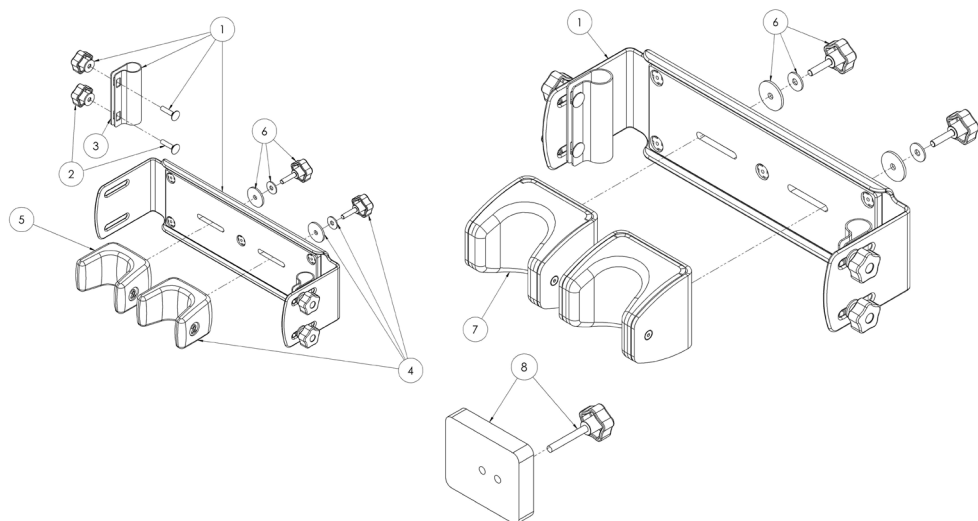

Freestander Spare Parts - Knee

Pos.	Leckey Sales Code	Description	Min. Order Qty	Colour Options			Compatible with		
				Meadow	Mondeo Blue		Size 1	Size 2	Size 3
[Replace XX with colour]				Meadow	Mondeo Blue		Size 1	Size 2	Size 3
1	RAT-4-1635	Freestander Knee Plate [Size 1]	1				●		
1	RAT-4-2635	Freestander Knee Plate [Size 2]	1					●	
1	RAT-4-3635	Freestander Knee Plate [Size 3]	1						●
2	RAT-4-1638	Freestander Plate Fitting [Single]	1				●	●	●
3	RAT-4-1032	Plate Cleat [Size 1] [Single]	1				●		
3	RAT-4-1031	Plate Cleat [Size 2/3] [Single]	1					●	●
4	102-1645	PU Kneecup with Fittings [Size 1] [Single]	1				●	●	●
4	102-2645	PU Kneecup with Fittings [Size 2] [Single]	1				●	●	●
4	102-3645	PU Kneecup with Fittings [Size 3] [Single]	1				●	●	●
4	102-4645	PU Kneecup with Fittings [Extra Large] [Single]	1				●	●	●
5	102-1640	PU Kneecup [Size 1] [Single]	1				●	●	●
5	102-2640	PU Kneecup [Size 2] [Single]	1				●	●	●
5	102-3640	PU Kneecup [Size 3] [Single]	1				●	●	●
5	102-4640	PU Kneecup [Extra Large] [Single]	1				●	●	●
6	RAS-4-1032	Knee Fittings [Single]	1				●	●	●
7	RAS-4-1966-XX	Upholstered Knee Pad [Size 1] [Single]	1	-MW			●		
7	RAS-4-2966-XX	Upholstered Knee Pad [Size 2] [Single]	1		-MB			●	●
7	RAS-4-3966-XX	Upholstered Knee Pad [Size 3] [Single]	1		-MB			●	●
7	RAS-4-4966-XX	Upholstered Knee Pad [Size 4] [Single]	1		-MB				●
8	LPS/1/F	Knee Spacer	1				●	●	●