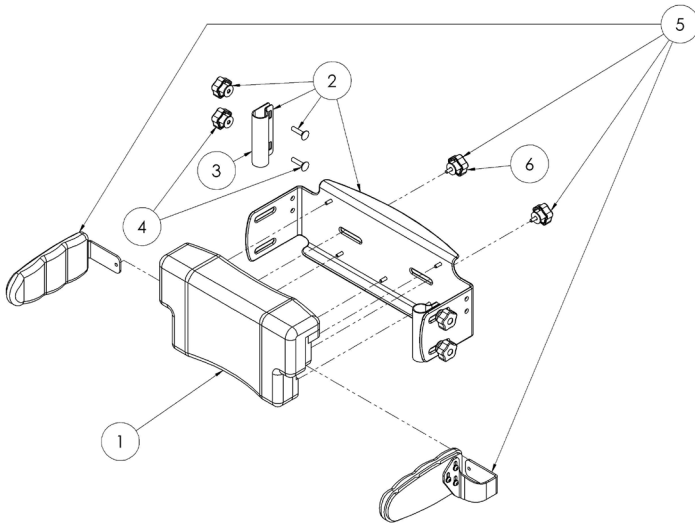

Freestander Spare Parts - Chest Pad & Laterals

Pos.	Leckey Sales Code	Description	Min. Order Qty	Colour Options			Compatible with		
				Meadow	Mondeo Blue		Size 1	Size 2	Size 3
[Replace XX with colour]				Meadow	Mondeo Blue		Size 1	Size 2	Size 3
0	RAT-4-1630-XX	Chest Pad Full Assembly (Size 1)	1	-MW		●			
0	RAT-4-2630-XX	Chest Pad Full Assembly (Size 2)	1		-MB		●		
0	RAT-4-3630-XX	Chest Pad Full Assembly (Size 3)	1		-MB			●	
1	RAT-4-1611-XX	Chest Pad (Size 1)	1	-MW		●			
1	RAT-4-2611-XX	Chest Pad (Size 2)	1		-MB		●		
1	RAT-4-3611-XX	Chest Pad (Size 3)	1		-MB			●	
1	RAS-4-3611-XX	Chest Pad (Size 3) [Double Thoracic]	1		-MB			●	
2	RAT-4-1637	Chest Plate (Size 1)	1			●			
2	RAT-4-2637	Chest Plate (Size 2)	1				●		
2	RAT-4-3637	Chest Plate (Size 3)	1					●	
2	RAT-4-4637	Large Chest Plate [Double Thoracic]	1					●	
3	RAT-4-1031	Plate Cleat [Single]	1			●	●	●	
4	RAT-4-1638	Freestander Plate Fitting [Single]	1			●	●	●	
5	LPS/1/103-XX	Flexi Chest Laterals (Size 1)	1	-MW		●			
5	LPS/2/103-XX	Flexi Chest Laterals (Size 2)	1		-MB		●		
5	LPS/3/103-XX	Flexi Chest Laterals (Size 3)	1		-MB			●	
5	LFS/3/103-XX	Flexi Chest Laterals (Size 3) [Double Thoracic]	1		-MB			●	
6	101-1963	Chest Fitting [Single]	1			●	●	●