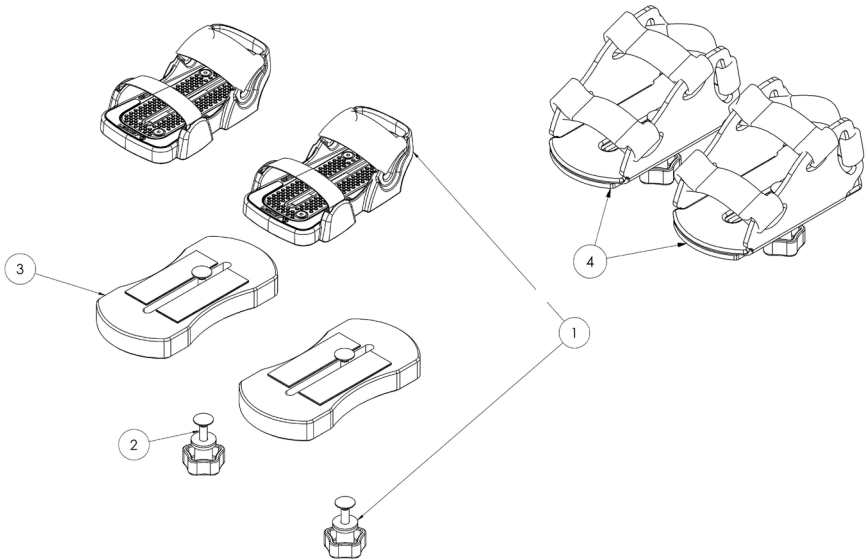

Freestander Spare Parts - Sandals

Pos.	Lecky Sales Code	Description	Min. Order Qty	Compatible with		
				Size 1	Size 2	Size 3
1	152-1600	Sandal [Size 1] [Pair]	1	●	●	●
1	152-2600	Sandal [Size 2] [Pair]	1	●	●	●
1	152-3600	Sandal [Size 3] [Pair]	1	●	●	●
2	152-1702	Sandal Attachment Kit [Single]	1	●	●	●
3	LFS/1/J	Sandal Raiser [Size 1/2] [Single]	1	●	●	●
3	LFS/3/J	Sandal Raiser [Size 3] [Single]	1	●	●	●
4	LFS/1/A	Old Style Sandals [Size 1] [Pair]	1	●	●	●
4	LFS/2/A	Old Style Sandals [Size 2] [Pair]	1	●	●	●
4	LFS/3/A	Old Style Sandals [Size 3] [Pair]	1	●	●	●
4	LFS/4/A	Old Style Sandals [Size 4] [Pair]	1	●	●	●