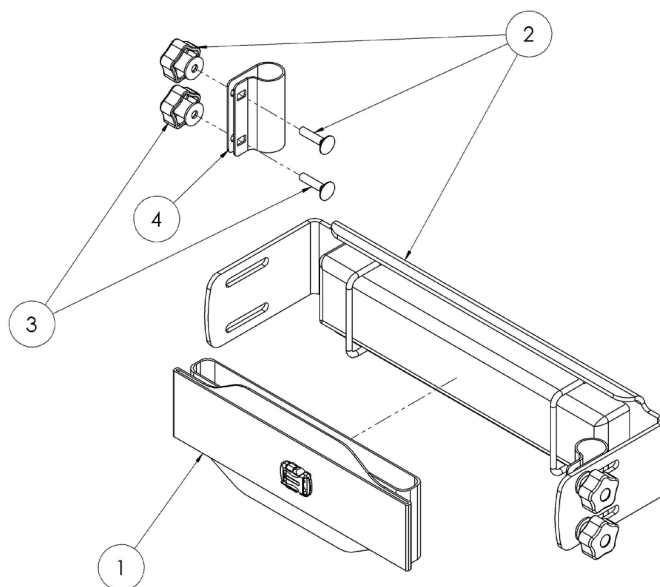

Freestander Spare Parts - Hip Plate & Bands

Pos.	Leckey Sales Code	Description	Min. Order Qty	Colour Options		Compatible with		
				Meadow	Mondeo Blue	Size 1	Size 2	Size 3
[Replace XX with colour]				Meadow	Mondeo Blue	Size 1	Size 2	Size 3
1	LPS/1/B-XX	Pelvic Band (Size 1)	1	-MW		●		
1	LPS/1/B1-XX	Pelvic Band (Size 1) +200mm	1	-MW		●		
1	LPS/1/B2-XX	Pelvic Band (Size 1) +400mm	1	-MW		●		
1	LPS/2/B-XX	Pelvic Band (Size 2)	1		-MB		●	
1	LPS/2/B1-XX	Pelvic Band (Size 2) +200mm	1		-MB		●	
1	LPS/2/B2-XX	Pelvic Band (Size 2) +400mm	1		-MB		●	
1	LPS/3/B-XX	Pelvic Band (Size 3)	1		-MB			●
1	LPS/3/B1-XX	Pelvic Band (Size 3) +200mm	1		-MB			●
1	LPS/3/B2-XX	Pelvic Band (Size 3) +400mm	1		-MB			●
2	LFS/1/L-XX	Hip Plate (Size 1)	1	-MW		●		
2	LFS/2/L-XX	Hip Plate (Size 2)	1		-MB		●	
2	LFS/3/L-XX	Hip Plate (Size 3)	1		-MB			●
3	RAT-4-1638	Freestander Plate Fitting [Single]	1			●	●	●
4	RAT-4-1032	Plate Cleat [Single]	1			●	●	●