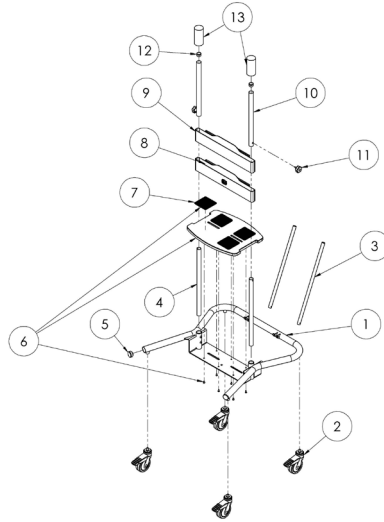

# Freestander Spare Parts - Main Frame & Belts

Pos.	Leckey Sales Code	Description	Min. Order Qty	Compatible with		
				Size 1	Size 2	Size 3
1	RAT-4-1636	Frame [Size 1]	1	●		
1	RAT-4-2636	Frame [Size 2]	1		●	
1	RAT-4-3636	Frame [Size 3]	1			●
2	IA13	4" Castor [Single]	1	●	●	●
3	RAT-4-1014	Tray Lower Tube [Size 1] [Single]	1	●		
3	RAT-4-2014	Tray Lower Tube [Size 2] [Single]	1		●	
3	RAT-4-3014	Tray Lower Tube [Size 3] [Single]	1			●
4	RAT-4-1005	Upright Lower Tube [Size 1] [Single]	1	●		
4	RAT-4-2005	Upright Lower Tube [Size 2] [Single]	1		●	
4	RAT-4-3005	Upright Lower Tube [Size 3] [Single]	1			●
5	SF56	1-1/2" Ribbed Tube Inserts [4 Pack]	1	●	●	●
6	RAT-4-1004	Footplate [Size 1]	1	●		
6	RAT-4-2004	Footplate [Size 2]	1		●	
6	RAT-4-3004	Footplate [Size 3]	1			●
7	101-2075	Footplate Rubber Pad [Single]	1	●	●	●