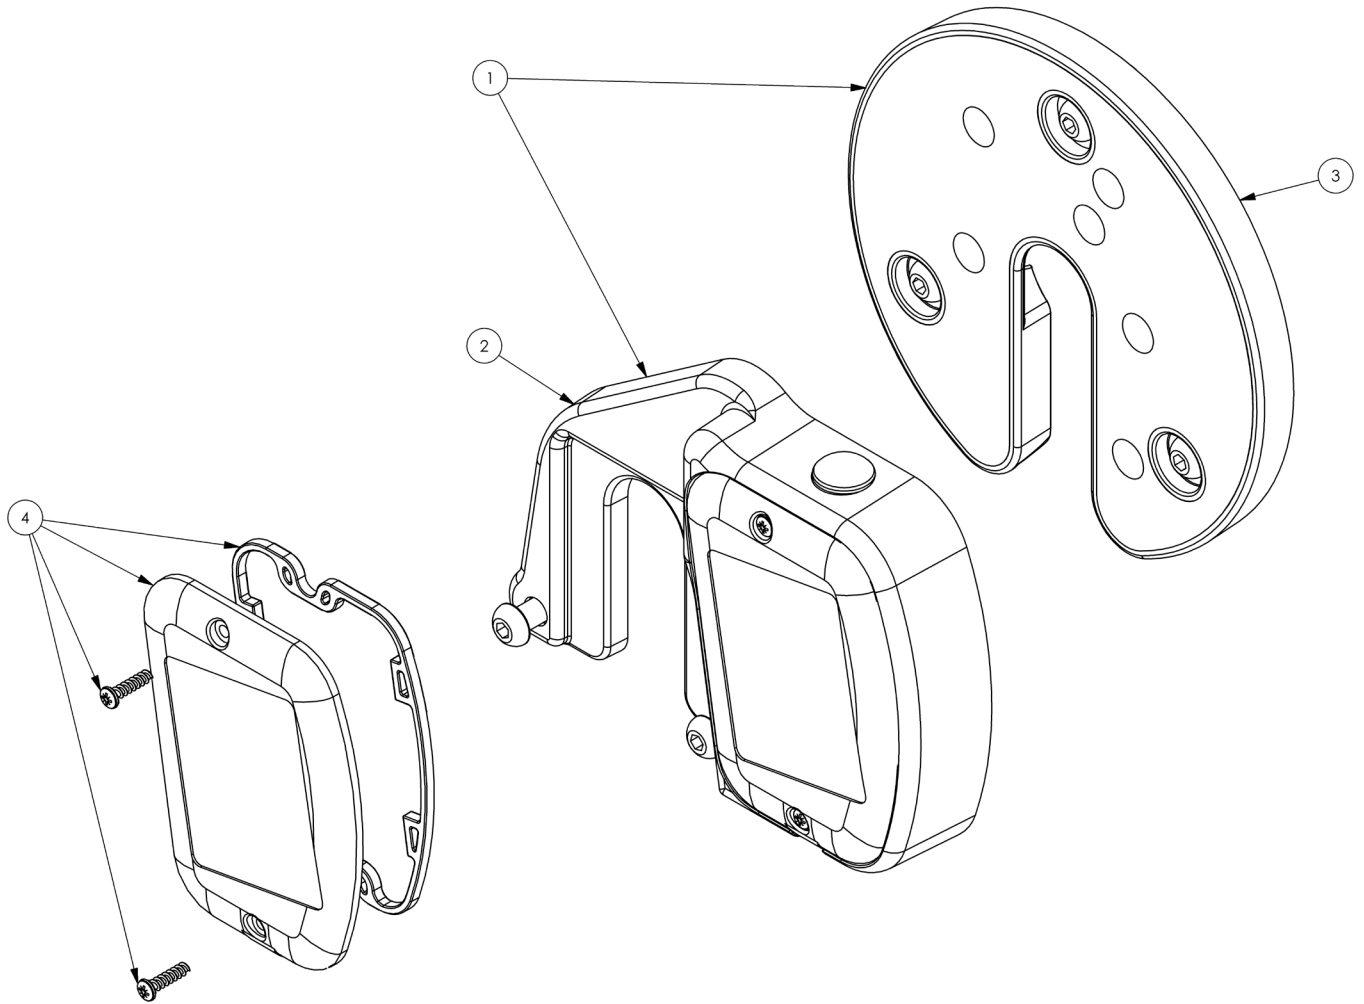

Leckey MyWay with Leckey Connect

Spare Parts

Supporting
Children

Sandals and Wraps

Pos	Leckey Code (replace XX with colour)	Description	Compatible with		
			Size 1	Size 2	Size 3
1	173-2751	Sandals and Ankle Wraps Size 2		•	
1	173-3751	Sandals and Ankle Wraps Size 3			•
2	173-1755	Sandal Attachment Kit (Pair)		•	•
3	173-2305	Ankle Wraps Size 2		•	
3	173-3305	Ankle Wraps Size 3			•

Leckey Connect Kit

Pos	Leckey Code (replace XX with colour)	Description	Compatible with		
			Size 1	Size 2	Size 3
1	187-1600	Leckey Connect Kit		•	•
2	187-1601	Leckey Connect Smart Sensor		•	•
3	187-1602	Leckey Connect Magnet Disc		•	•
4	187-1610	Battery Cover Kit		•	•